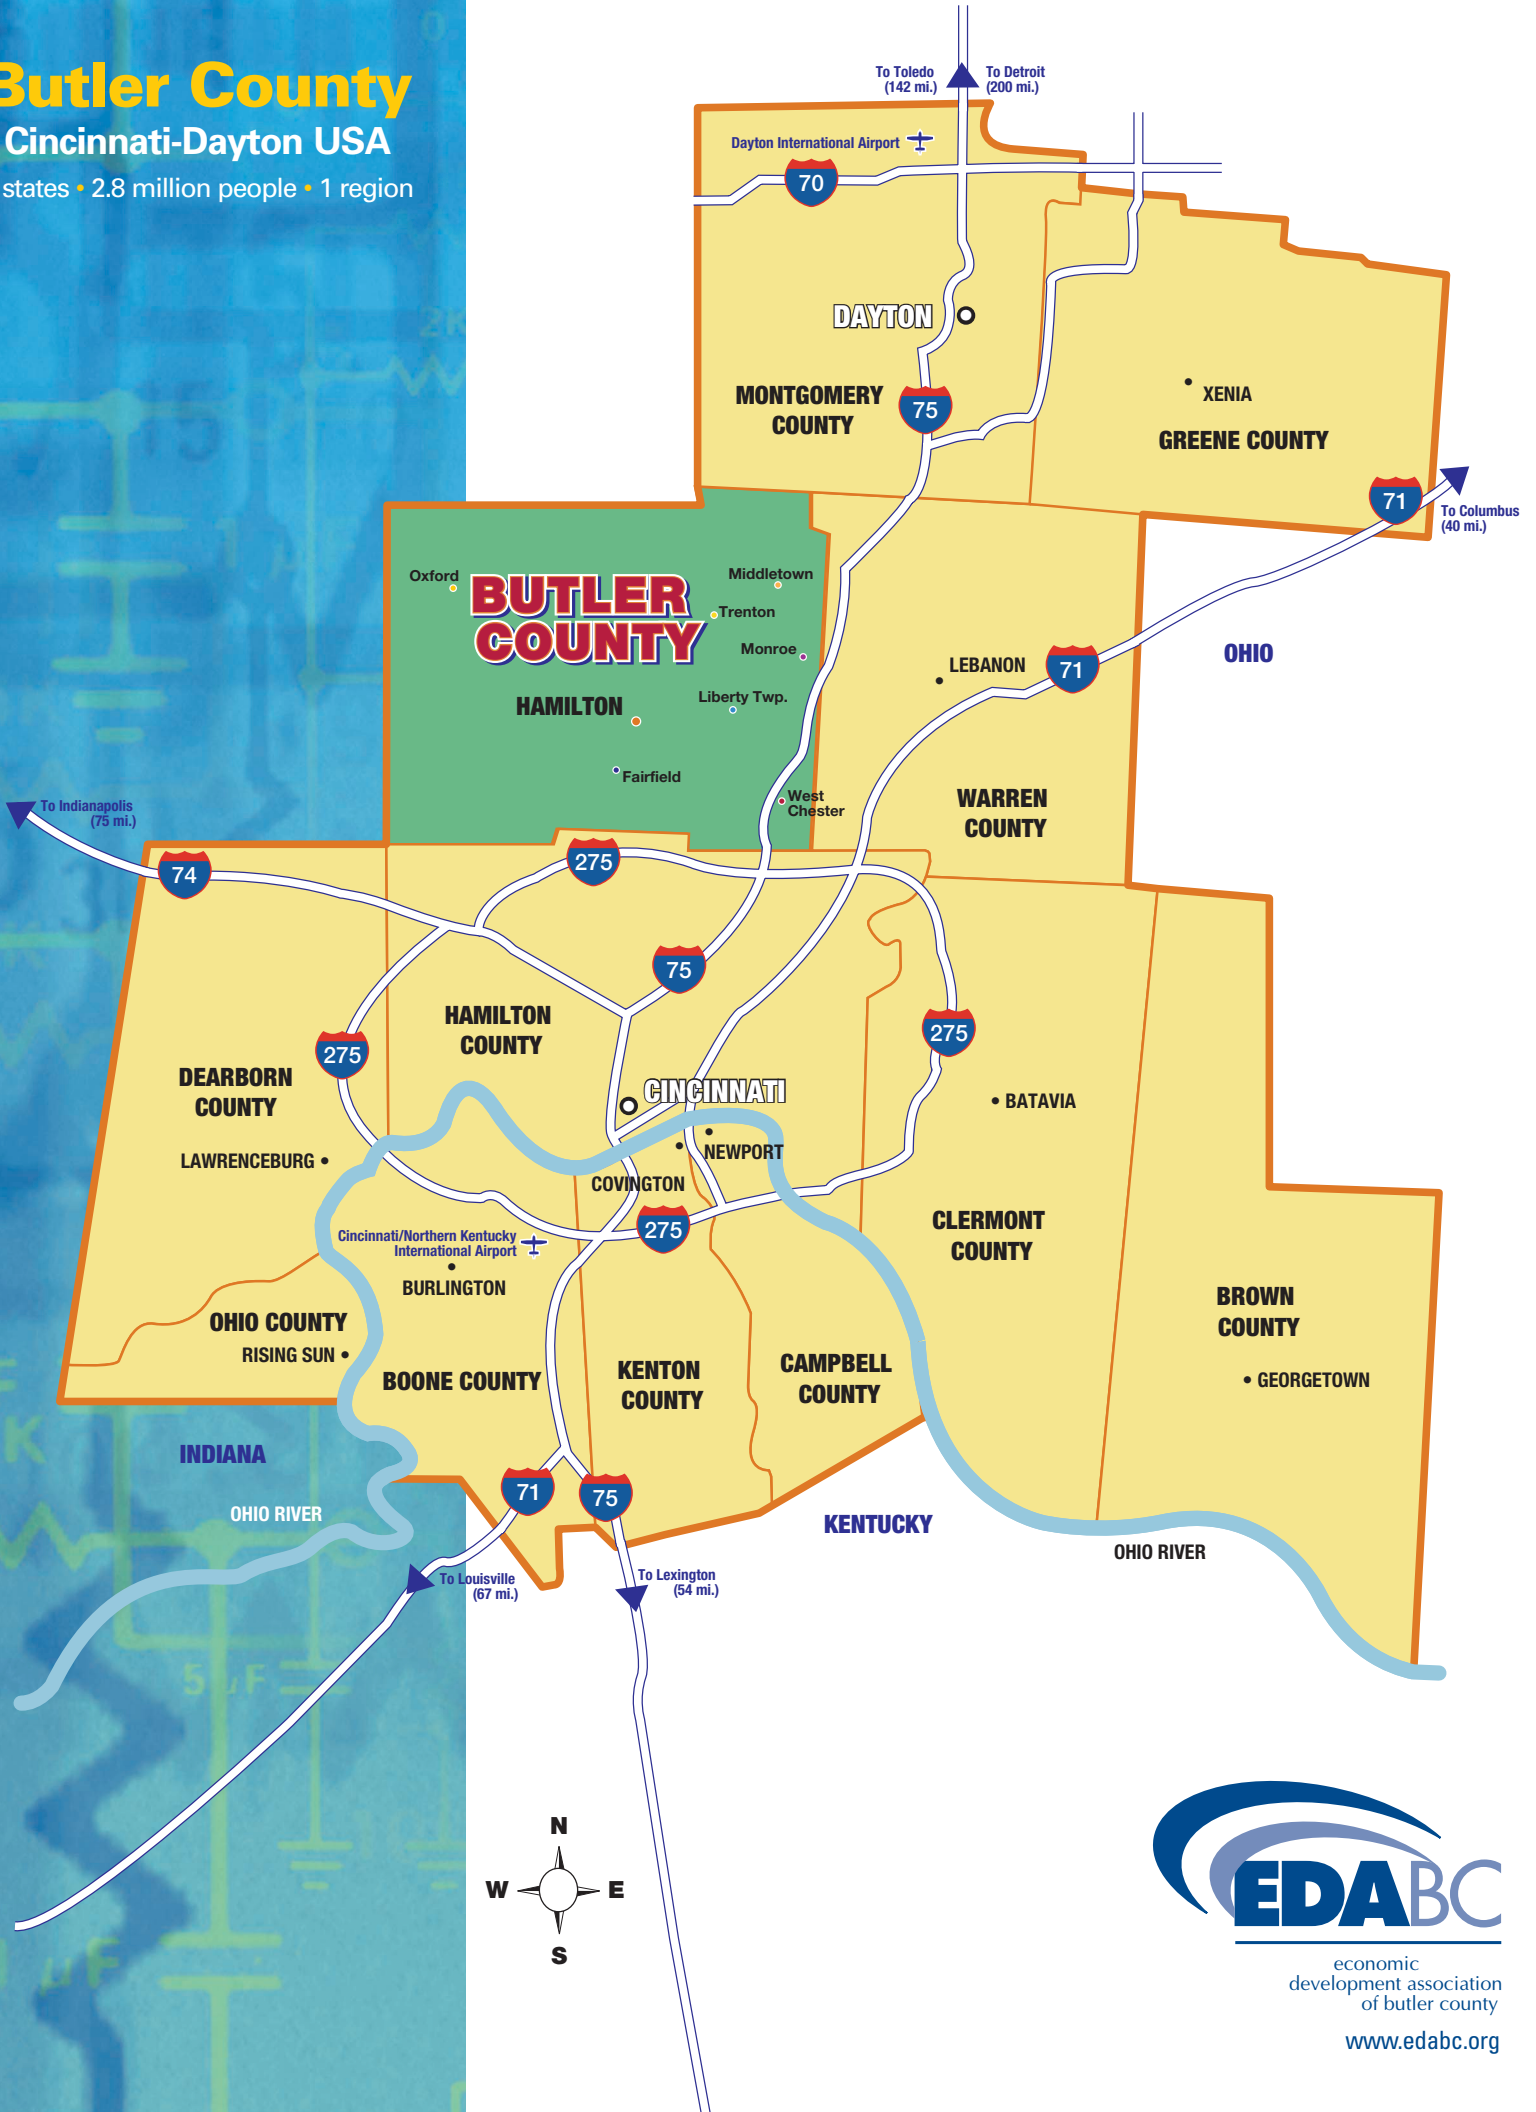

Butler County

Cincinnati-Dayton USA

3 states • 2.8 million people • 1 region

economic
development association
of butler county

www.edabc.org

Butler County

Cincinnati-Dayton USA

3 states • 2.8 million people • 1 region

Population

- Cincinnati-Dayton region ranks 15th in the USA

Location

- Within 600 miles (966 km) is:
 - 54% of the nation's population
 - 53% of the nation's purchasing power
 - 54% of the nation's manufacturing
 - 57% of the nation's value added by manufacturing

Transportation

- 35 miles to both Cincinnati and Dayton International Airports
- 580 daily nonstop flights to 115 cities
- Nonstop flights to Frankfurt, Paris, Rome, London, Montreal and Toronto
- Within 35 miles to hubs for DHL, Airborne Express, FedEx, UPS and Emery