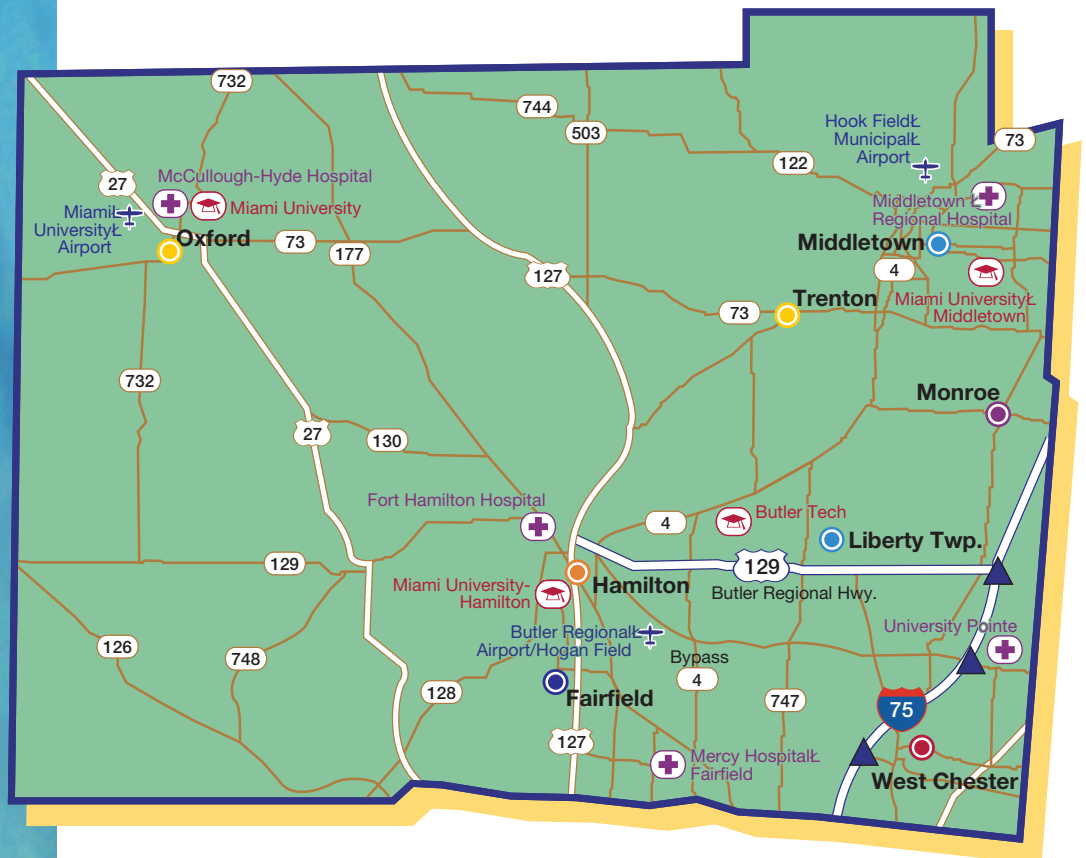

Population

- Cincinnati-Dayton region ranks 15th in the USA

Location

- Within 600 miles (966 km) is:
 - 54% of the nation's population
 - 53% of the nation's purchasing power
 - 54% of the nation's manufacturing
 - 57% of the nation's value added by manufacturing

Transportation

- 35 miles to both Cincinnati and Dayton International Airports
- 580 daily nonstop flights to 115 cities
- Nonstop flights to Frankfurt, Paris, Rome, London, Montreal and Toronto
- Within 35 miles to hubs for DHL, Airborne Express, FedEx, UPS and Emery

Fortune 500

- 9 Fortune 500 companies headquartered in the region

Workforce

- More than 1.1 million workers live within a 45-minute drive of Butler County

Education

- One-hour drive access to 25 universities and colleges, two community colleges and four vocational school districts

Quality of Life

- Four defined seasons
- Rated among Top 12 Places to Live in Places Rated Almanac, 2000

▲ Denotes highway interchange

Economic Development Association of Butler County

130 High Street, 6th Fl. • Hamilton, OH 45011